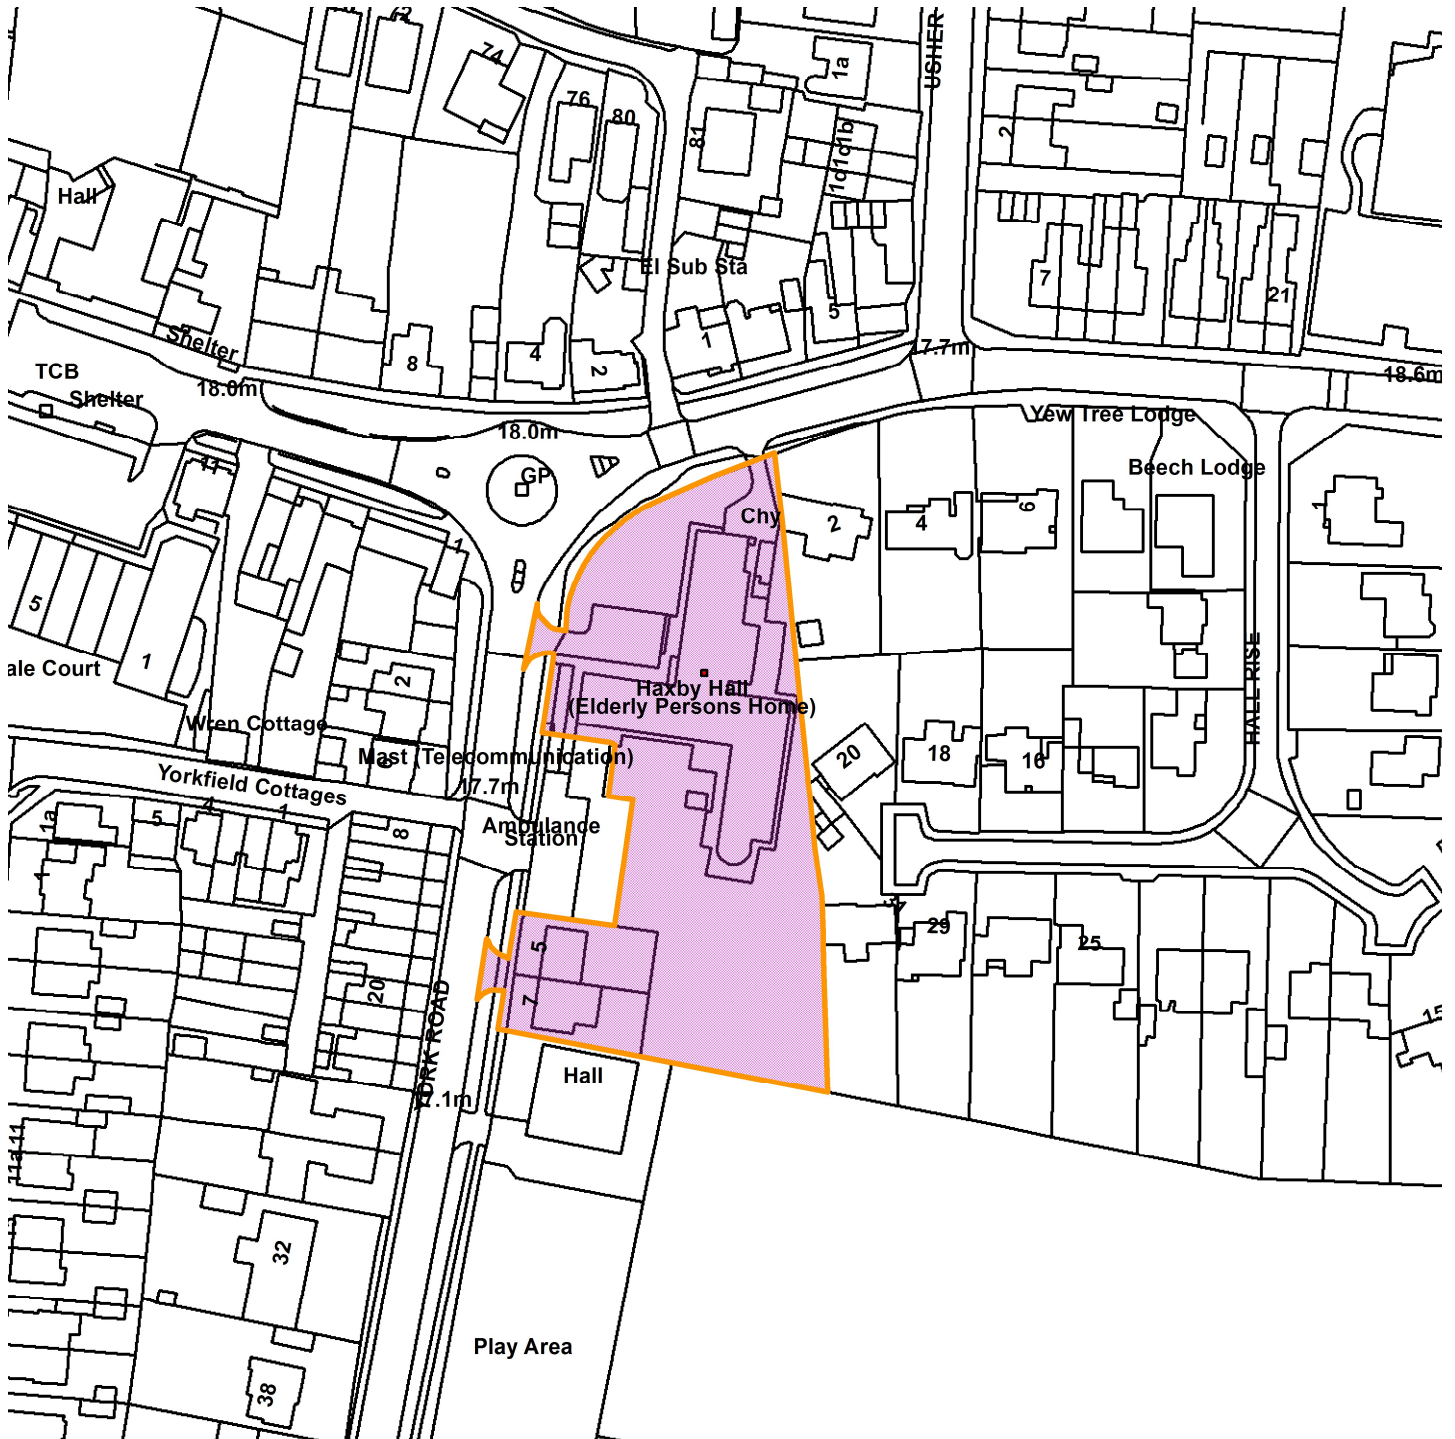

# Haxby Hall, York Road, YO32 3DX

20/01944/FULM

Scale : 1:1435

Reproduced from the Ordnance Survey map with the permission of the Controller of Her Majesty's Stationery Office © Crown Copyright 2000.

Unauthorised reproduction infringes Crown Copyright and may lead to prosecution or civil proceedings.

<b>Organisation</b>	City of York Council
<b>Department</b>	Economy & Place
<b>Comments</b>	Site Location Plan
<b>Date</b>	15 February 2021
<b>SLA Number</b>	